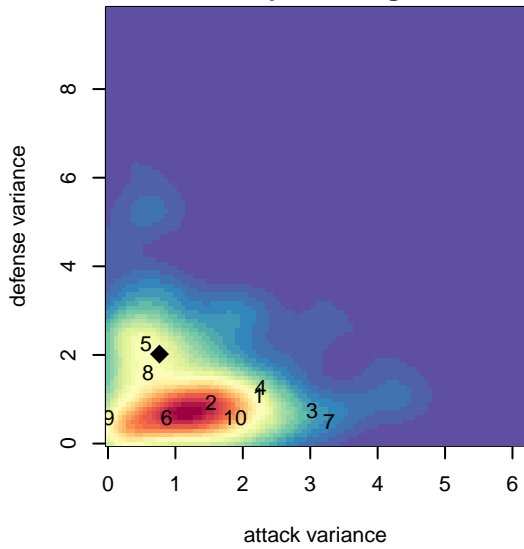

## PCU Red G98

Portland City United SC  
 Portland, OR  
 G98 total strength=1503  
 attack=9.42 defense=13.89  
 fall league = PTT G98 Premier

alt names used:  
 PCU 98G  
 Portland City United 98G  
 PCU 98G Red  
 PORTLAND CITY UNITED PCU 98G RED (US  
 PCU 98G Red

**PCU Red G98**  
 Dots are actual minus expected GF (blue circles) and GA (red triangles).  
 Blue line is smoothed change in attack strength. Red is smoothed change in defense strength.

**attack and defense variance (black dot)  
relative to other teams  
and top 10 in region**