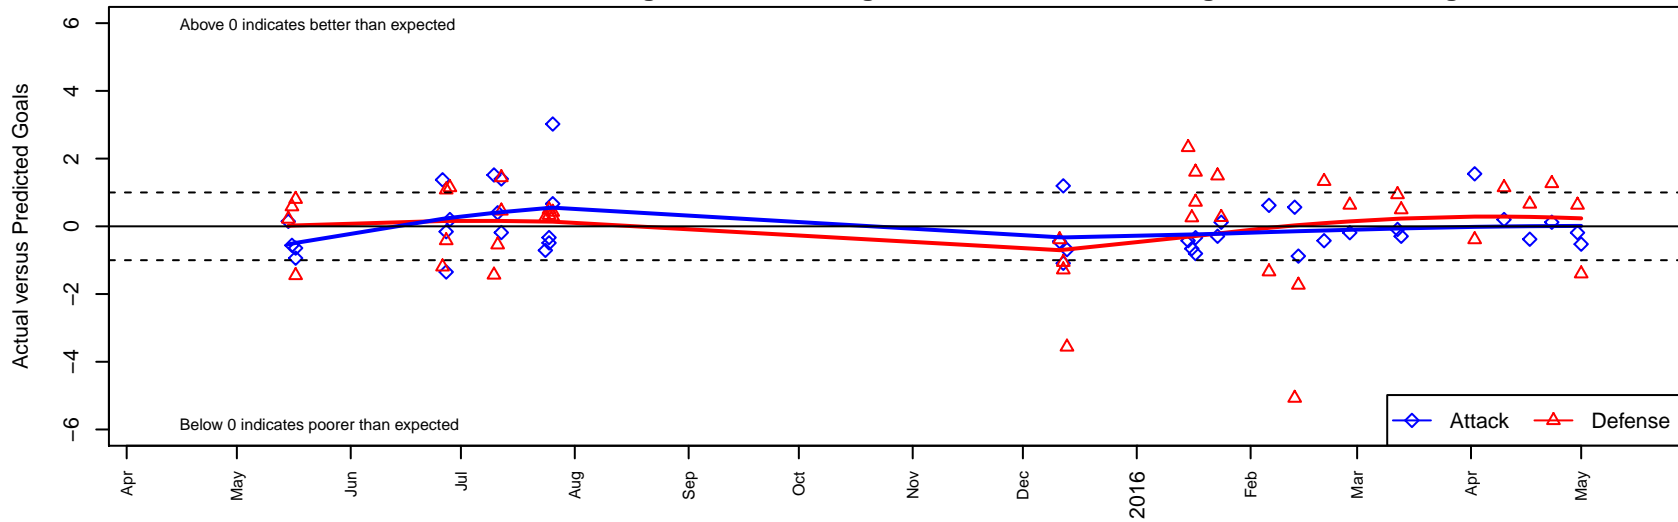

## PCU Red G98

Portland City United SC  
 Portland, OR  
 G98 total strength=1503  
 attack=9.42 defense=13.89  
 fall league = PTT G98 Premier

alt names used:  
 PCU 98G  
 Portland City United 98G  
 PCU 98G Red  
 PORTLAND CITY UNITED PCU 98G RED (US  
 PCU 98G Red

Venues played:  
 2015 Showcase of Champions Diamond U16  
 2015 Clash At the Border Gold/Silver/Bronze H  
 2015 PCU Summer Classic HS (U17-19) Gold  
 2015 Crossfire Select GU17-18 Silver  
 2015 Eastside Timbers Showcase U17  
 2015 Portland Winter Showcase U17  
 2015 PTT G98 Premier  
 2015 OYS State Cup G98

**PCU Red G98**  
 Dots are actual minus expected GF (blue circles) and GA (red triangles).  
 Blue line is smoothed change in attack strength. Red is smoothed change in defense strength.

**attack and defense variance (black dot)  
relative to other teams  
and top 10 in region**