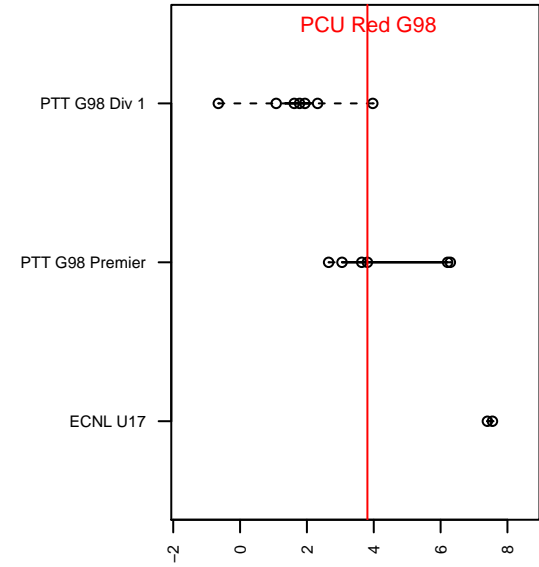

**attack and defense rating
relative to others at age
and all opponents in last 13 months**